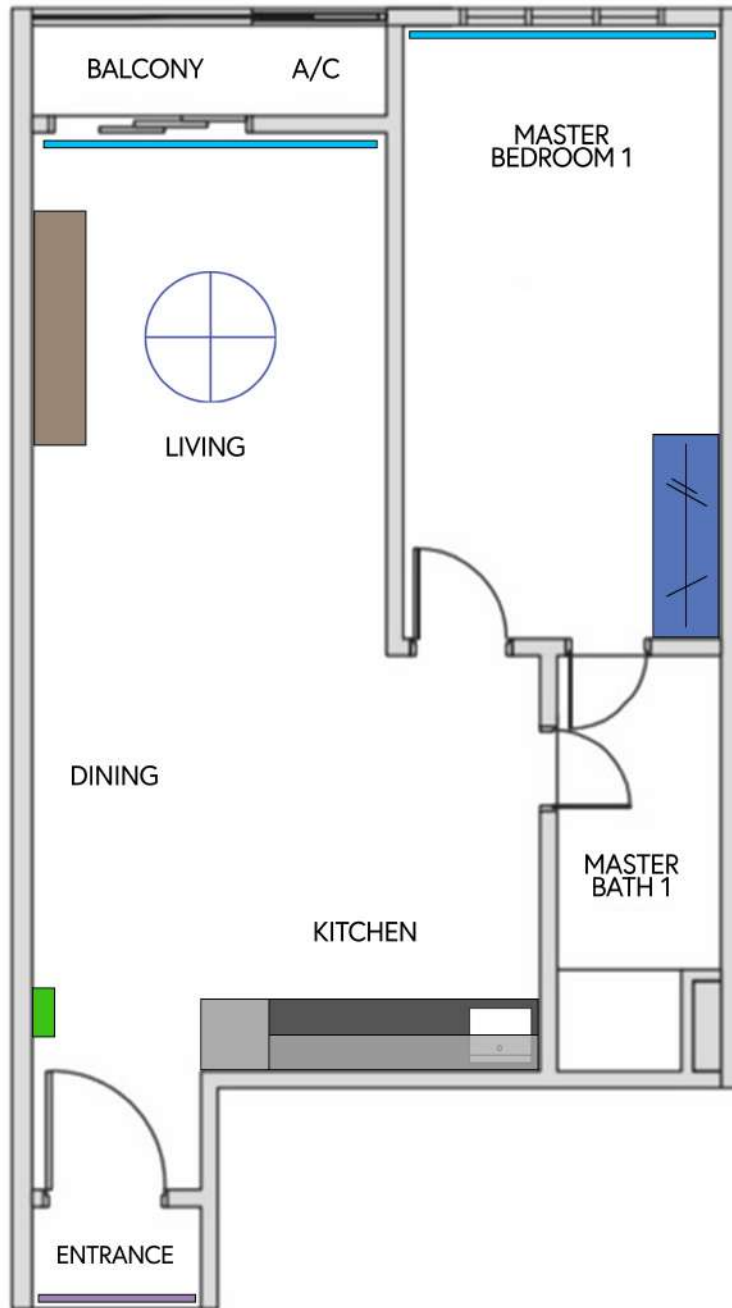

## A. Fittings:

- supply & install 1.2mmTHK Main Door Grille
- Quality Door Bell
- 18W surface ceiling light (whole unit)
- supply & install DEKA or equivalent brand 5-blades remote control Ceiling Fan - 1 nos
- Full height Night Curtain c/w heavy-duty Curtain Track (single layer type) (whole unit)

## B. Kitchen Area:

- Kitchen :  
7.5'L, i-shape Base Units come with HPL top & 3 levels drawer set  
&  
10'L, standard height Wall Unit c/w Fridge Cabinet & Wall Shelves design

## C. Living Area:

- 6'L TV Cabinet with Wall Shelves

## D. Bedroom Area:

- customised 5'L full height Swing Door Wardrobe at Master Bedroom