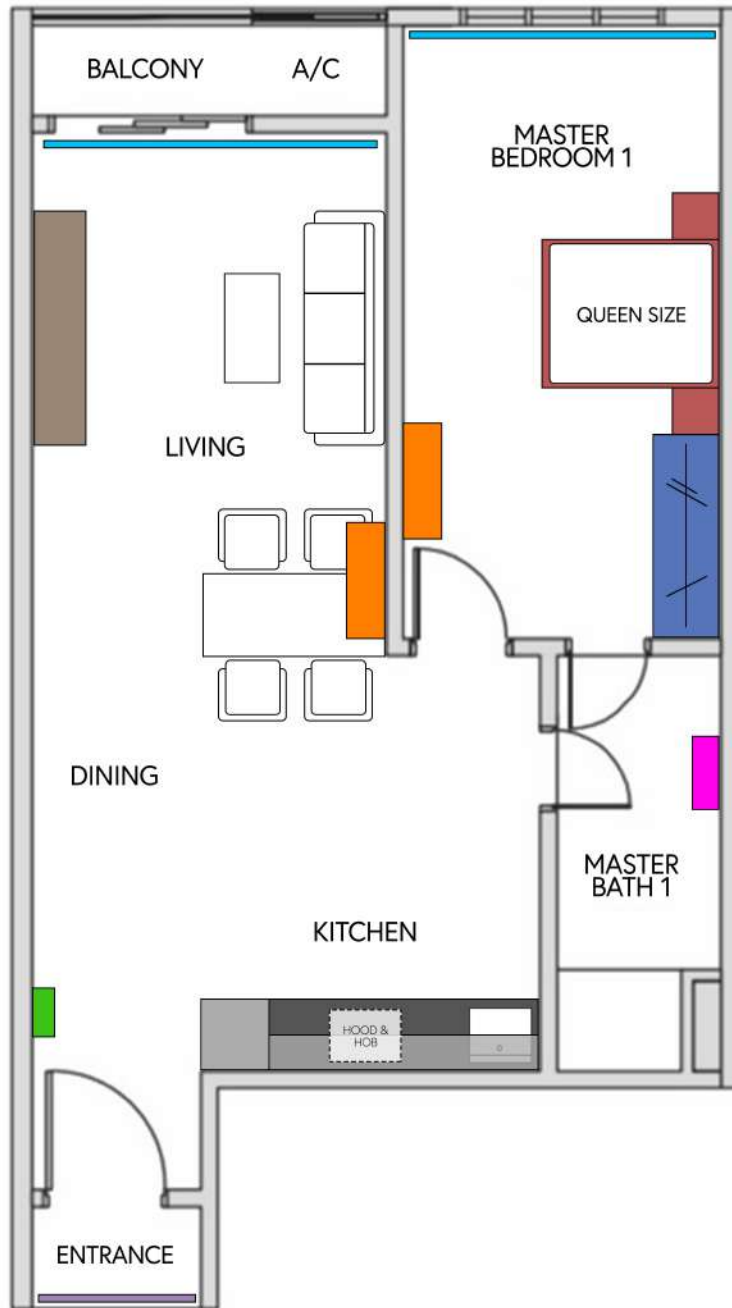

UNITED POINT 1 ROOM TYPE (A1)

667 SF

(1 bedroom & 1 bathroom)

Fully Package

- 18W Ceiling Light x whole unit
- Air-conditioner x 2 nos
- Quality Door Bell
- 7.5'L I-shape Base Unit with HPL Top
- 10'L x standard height Wall Unit c/w Fridge Cabinet & Wall Shelf design
- Full Height Night Curtain c/w Track
- 1.2mmTHK Main Door Grille
- Wardrobes (Master Bedroom Swing Door)
- 6'L TV Console with Wall Shelf
- Bedframe, 10mmTHK Mattress & Bedside Table(s) set
- Bathroom Mirror Set

Other : - 3 seaters Sofa & Coffee Table set
- Dining Table with 4 chairs set