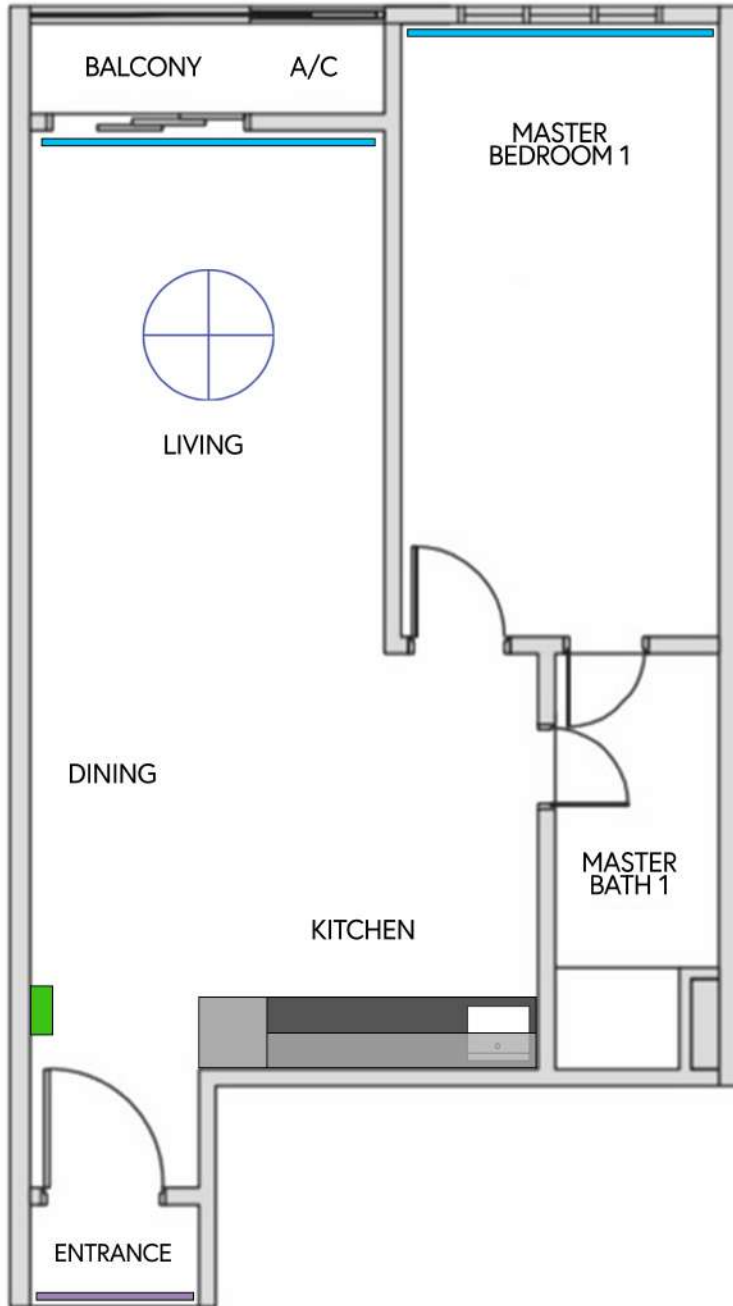

## **A. Fittings:**

- supply & install 1.2mmTHK Main Door Grille
- Quality Door Bell
- 18W surface ceiling light (whole unit)
- supply & install DEKA or equivalent brand 5-blades remote control Ceiling Fan - 1 nos
- heavy-duty Curtain Track (single layer type) (whole unit)

## **B. Kitchen Area:**

- Kitchen :

7.5'L, i-shape Base Units come with HPL top & 3 levels drawer set

&

10'L, standard height Wall Unit c/w Fridge Cabinet & Wall Shelves design

## UNITED POINT 1 ROOM TYPE (A1)

667 SF

(1 bedroom & 1 bathroom)

### Lite Package

-  18W Ceiling Light x whole unit
-  5 blades Ceiling Fan x 1 nos
-  Quality Door Bell
-  7.5'L I-shape Base Unit with HPL Top
-  10'L x standard height Wall Unit c/w Fridge Cabinet & Wall Shelf design
-  Heavy Duty Single Layer Curtain Track
-  1.2mmTHK Main Door Grille