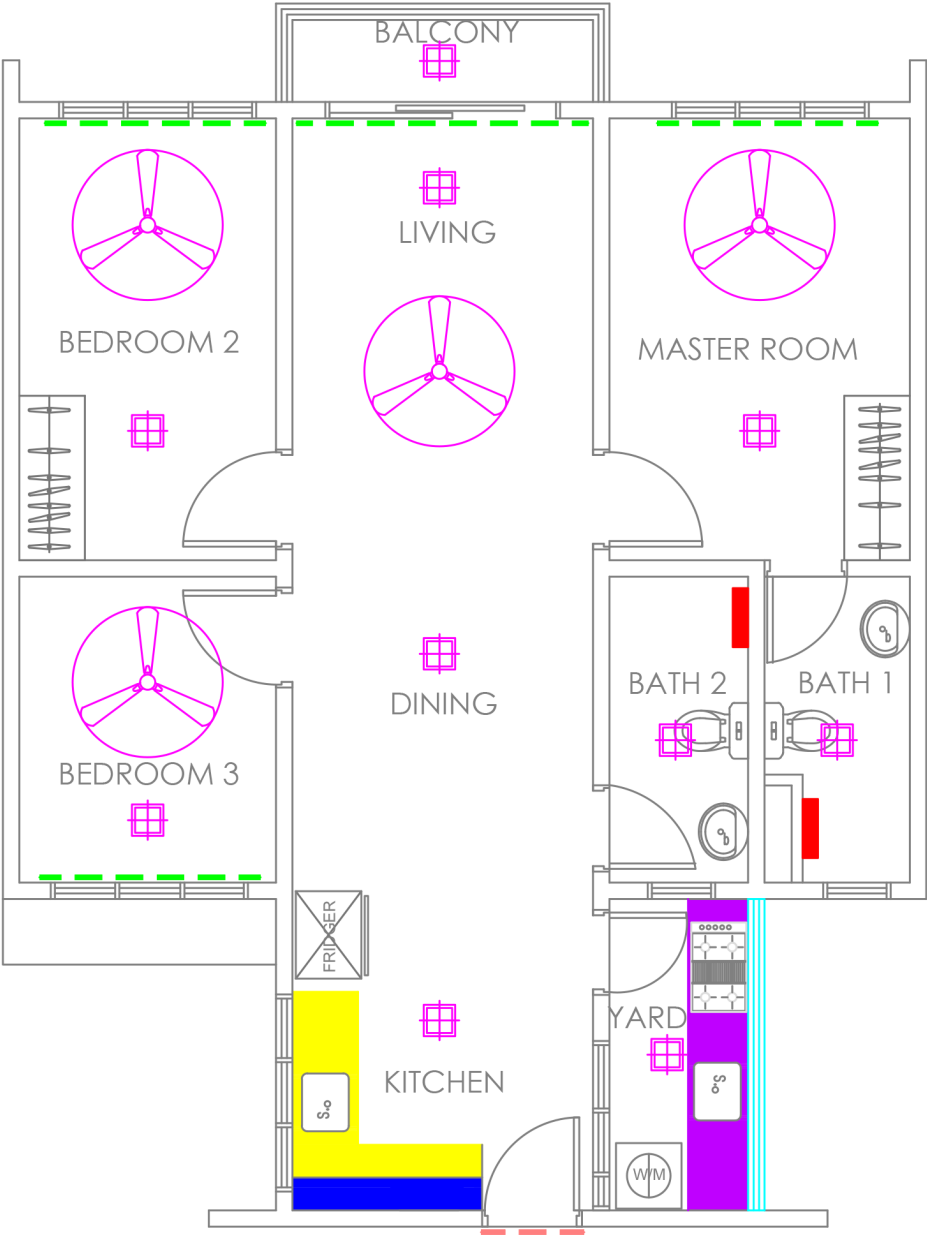

0% INTEREST

what is included in package :

- supply & install 18W Surface Ceiling Light 6000k - 10 nos
- supply & install Elmark or equivalent (5 blades) Remote Ceiling Fan - 4 nos
- supply & install Media 38Q/GR or equivalent Non Pump Water Heater - 2 nos
- supply & install N.A. Curtain Track (single layer type)
(for sliding door & all bedroom window)
- supply & install Main entrance 1.0mm THK spray painted M.S Grille
c/w lever lockset + yard grille
- supply & install Sliding Window N.A. Frame with Naco Glass (53 sqft)
- Kitchen :
(Base Unit) 10'L, L-shape c/w HPL top, 3 levels runner drawer unit &
stainless steel single bowl sink
included Labour install Piping with Material

(Table Top) 10'L, L-shape Quartz Stone c/w open hole service

(Wall Unit) 5'L x standard height, I-shape unit
- Yard Area : supply & install Concrete Table 9'5L and 5'H Wall Tile
with modify inlet & outlet piping
- Master Bedroom & Bedroom 2 : supply & install 5'L Full Height Swing Door Wardrobe
- Bedroom 3 : supply Labour Hacking New Ceiling Fan Point & Relocate Lighting Point
with Touch Up and Repaint the Hacked Slab

**Kitchen cabinet & Wardrobes exclusive in white color design.

KEPONGMAS

RESIDENCES

800SQFT

PREMIER PACKAGE

CEILING FAN 56" = 4 NOS

SURFACE LIGHT = 10 NOS

WATER HEATER = 2 NOS

CURTAIN TRACK

KITCHEN CABINET (BASE ONLY)

KITCHEN CABINET (WALL ONLY)

MAIN GRILLE

SLIDING WINDOW

CONCRETE TABLE

SWING DOOR WARDROBE