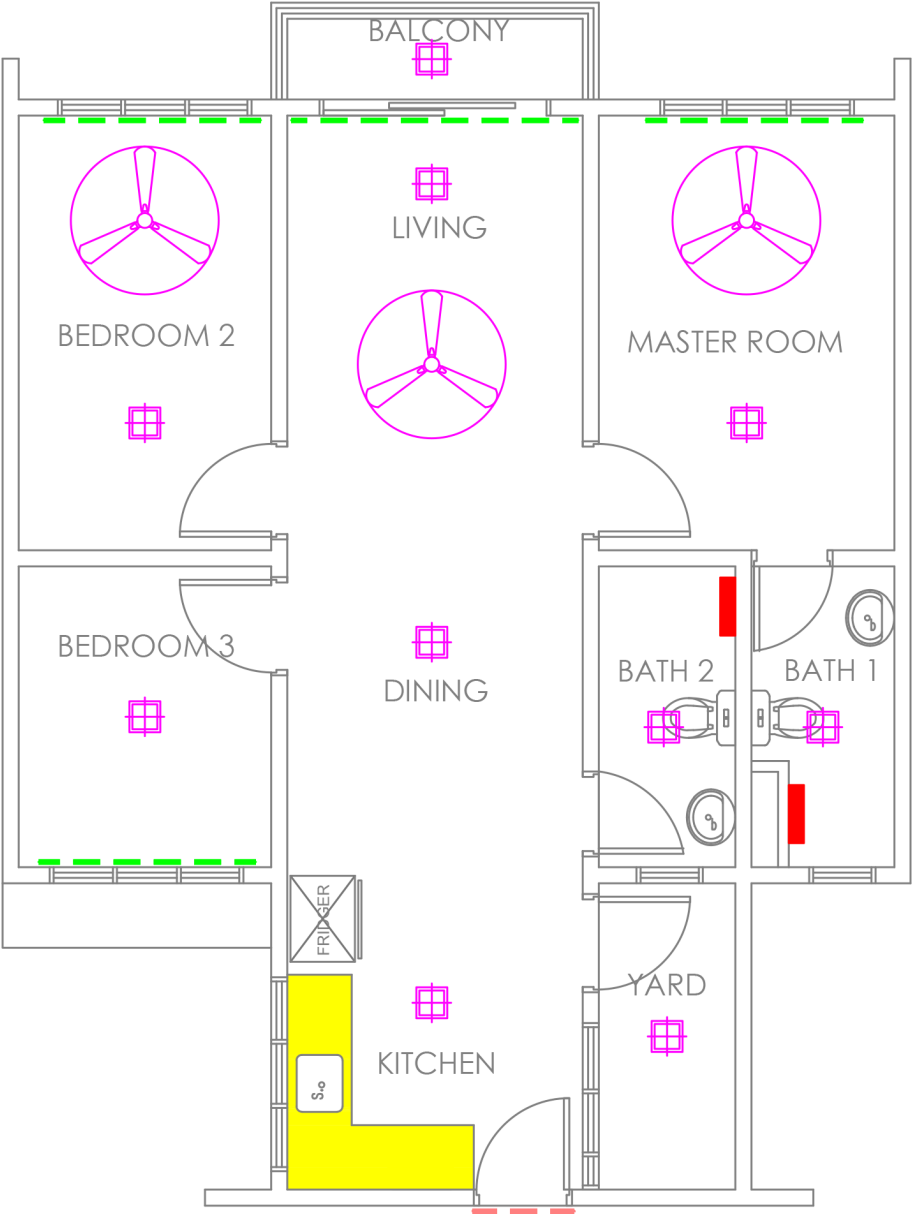

12 MONTHS INSTALLMENT

0% INTEREST

what is included in package :

- supply & install 18W Surface Ceiling Light 6000k - 10 nos
- supply & install Elmark or equivalent (5 blades) Remote Ceiling Fan - 3 nos
- supply & install Media 38Q/GR or equivalent Non Pump Water Heater - 2 nos
- supply & install N.A. Curtain Track (single layer type)
(for sliding door & all bedroom window)
- supply & install Main entrance 1.0mm THK spray painted M.S Grille
c/w lever lockset + yard grille
- Kitchen :
(Base Unit) 10'L, L-shape c/w HPL top, 3 levels runner drawer unit &
stainless steel single bowl sink

included Labour install Piping with Material

**Kitchen cabinet exclusive in white color design.

BESTMAS[®]

BASIC PACKAGE

12 MONTHS INSTALLMENT

0% INTEREST

**Kitchen cabinet exclusive in white color design.

KEPONGMAS

RESIDENCES

800SQFT

BASIC PACKAGE

CEILING FAN 56" = 3 NOS

SURFACE LIGHT = 10 NOS

WATER HEATER = 2 NOS

CURTAIN TRACK

KITCHEN CABINET (BASE ONLY)