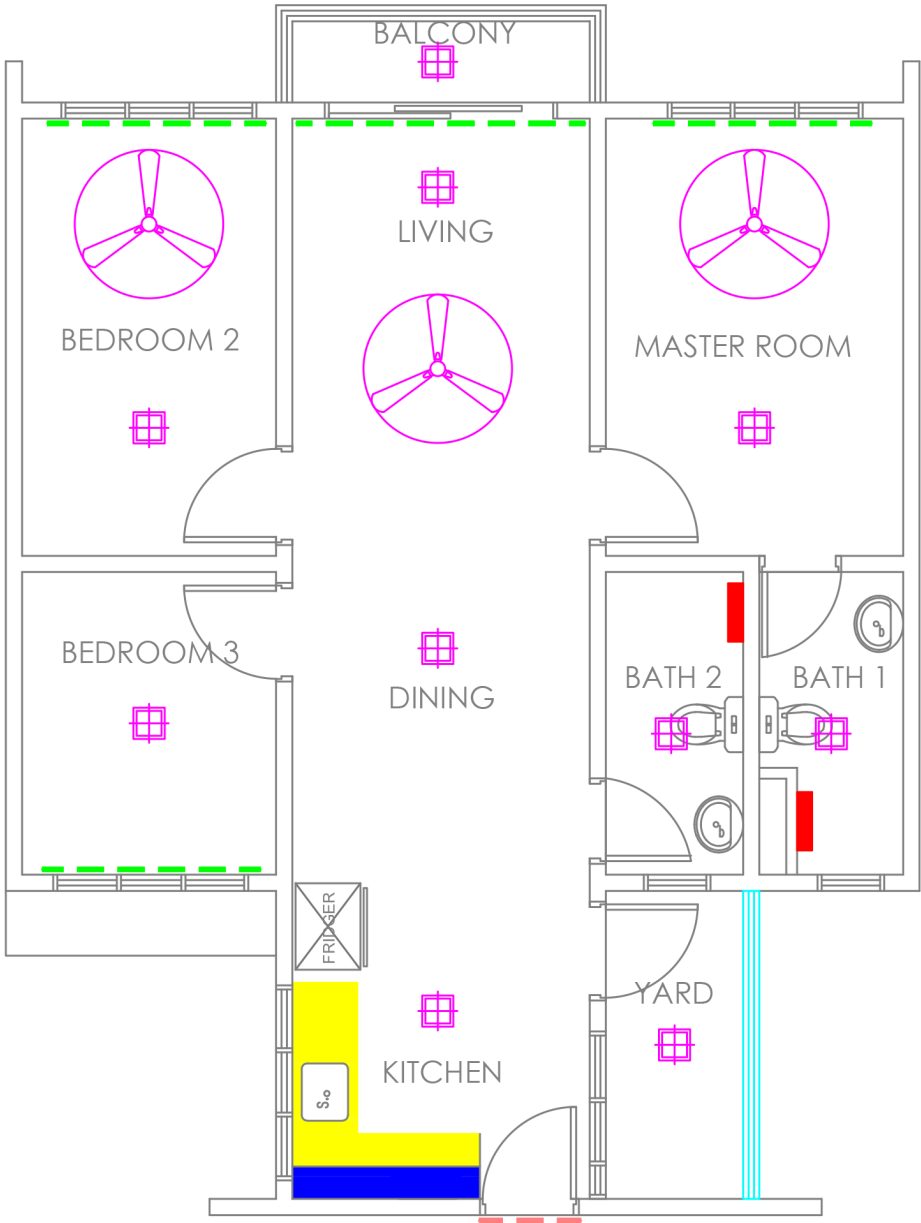

0% INTEREST

what is included in package :

- supply & install 18W Surface Ceiling Light 6000k - 10 nos
- supply & install Elmark or equivalent (5 blades) Remote Ceiling Fan - 3 nos
- supply & install Media 38Q/GR or equivalent Non Pump Water Heater - 2 nos
- supply & install N.A. Curtain Track (single layer type)
(for sliding door & all bedroom window)
- supply & install Main entrance 1.0mm THK spray painted M.S Grille
c/w lever lockset + yard grille
- supply & install Sliding Window N.A. Frame with Naco Glass (53 sqft)
- Kitchen :
(Base Unit) 10'L, L-shape c/w HPL top, 3 levels runner drawer unit &
stainless steel single bowl sink

included Labour install Piping with Material

(Wall Unit) 5'L x standard height, I-shape unit

****Kitchen cabinet exclusive in white color design.**

KEPONGMAS

RESIDENCES

800SQFT

ADVANCE PACKAGE

CEILING FAN 56" = 3 NOS

SURFACE LIGHT = 10 NOS

WATER HEATER = 2 NOS

CURTAIN TRACK

KITCHEN CABINET (BASE ONLY)

KITCHEN CABINET (WALL ONLY)

MAIN GRILLE

SLIDING WINDOW