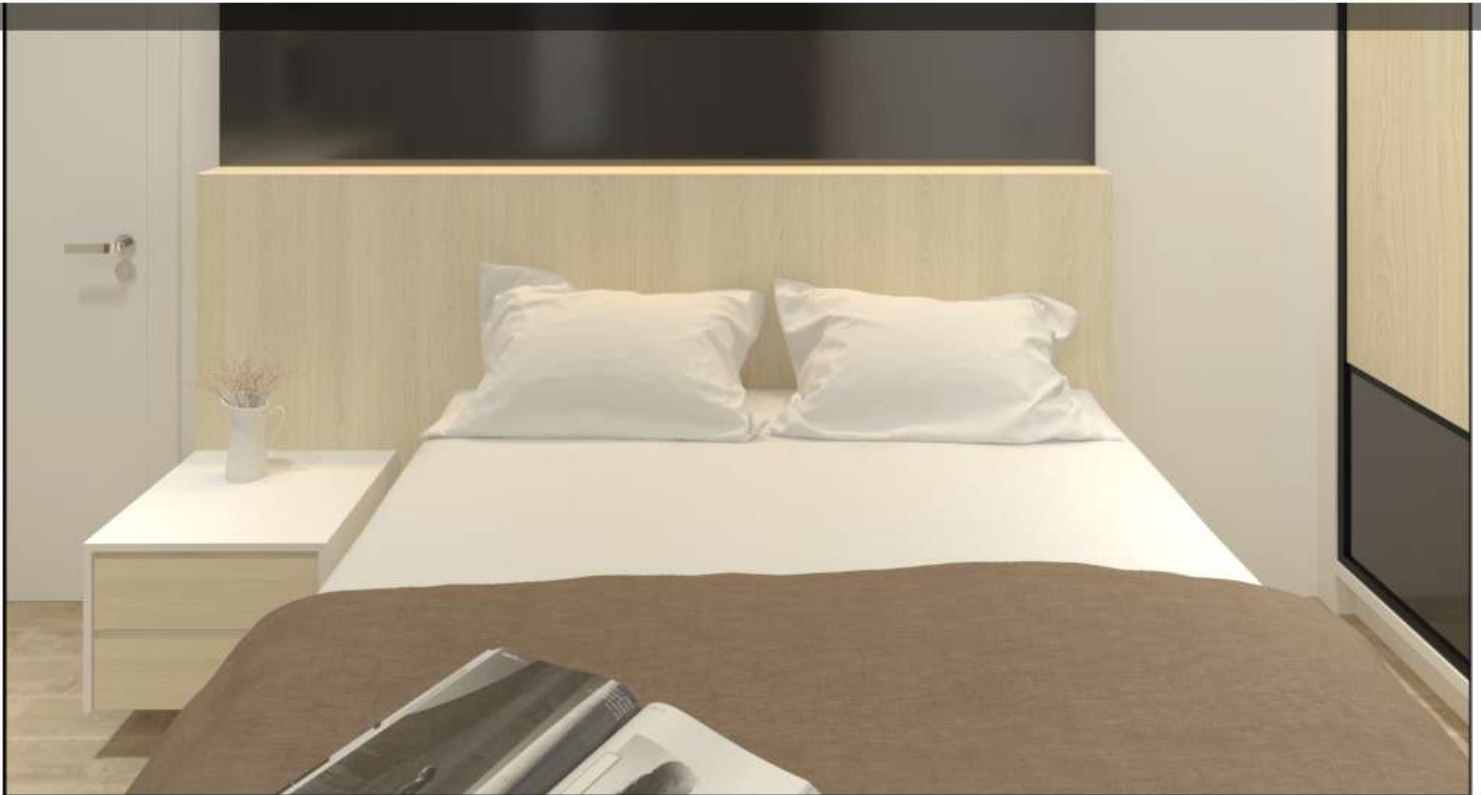

The Havre.Type B

Queen size Bedset

Bedframe | Bedhead | Sidetables

RM **1510.00**

Full Height Antijump Wardrobe (Black Frame)

RM 480/ft

included 1 sets Drawers

6ft Antijump Wardrobe

RM **2,880.00**

Dressing Table
RM 350/ft

Mirror | 1 sets Drawers

4ft Dressing Table with Mirror RM **1,399.00**

Queen size Bedset
Bedframe | Bedhead | Sidetables

RM **1,510.00**

 BESTMAS[®]

The Havre.Type B